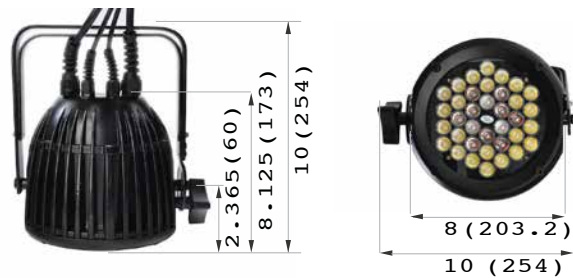

With an IP65 rating, these light fixtures are suitable for outdoor use. Available with a standard 15-degree light beam, it can be equipped with a spread lens of up to 60 degrees, upon request. These light fixtures are available with white diodes producing rich and saturated colors. Its rugged casing makes it the perfect choice for tours or special events. The shape of the chassis also offers excellent heat dissipation, thereby increasing the lifespan of the diodes.

All light fixtures in this series are delivered with a proof of inspection based on CSA standards. Changing the DMX address can be programmed directly on the fixture, using the buttons under a sealed cover. A three-digit signal light confirms the selected address.

1. **Applications**
2. Architectural lighting
   - Shows and events
   - Decorations lighting
   - Backdrop, cyclorama
   - Truss warmer
   - Bars and clubs
   - Backstage lighting
   - Strobe light

μ:in (mm)

Specifications

36 LED	24 warm white | 12 cold white
Beam angle	Available in 15° or 30°
Life time	100000 hours at 50% brightness
Control	DMX512A or 10 built-in programs
Casing	Aluminium alloy
Temperature	-30° C ~ 50° C
Power consumption	55 W
Weather protection	IP65 (Dust & water proof)
Weight	10 lbs [4.54 kg]
Dimensions	L 10" x W 8" x H 10" [203.2 mm x 254 mm x 254 mm]
Packing dimensions	L 11" x W 11" x H 13" [279 mm x 279 mm x 330.2 mm]