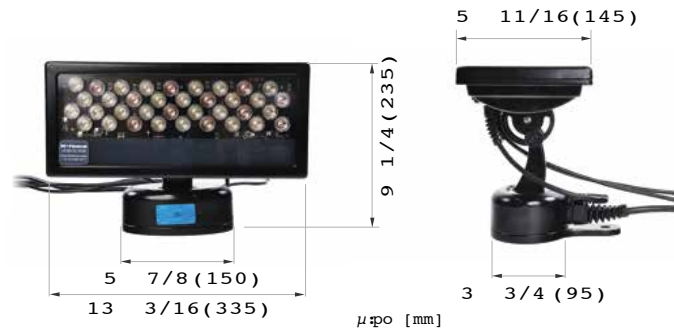

xFocus Wall Washer 36 LED Lighting

XF36VCRGB-15/XF36VCRGB-30

The xFocus Wallwasher is our most popular fixture. Key features include compact, sturdy lights in a functional casing, and superior quality electronics. All fixtures in this series are flicker-free thus they can be used when shooting video. A series of built-in programs simplifies the use of up to 40 units at a time. The xFocus series uses high performance new generation diodes for increased light intensity.

With an IP65 rating, these light fixtures are suitable for outdoor use. Available with a standard 15-degree light beam, it can be equipped with spread lens of up to 60 degrees, upon request. These light fixtures are available with RGB diodes producing rich and saturated colors. Its rugged casing makes it the perfect choice for tours or special events. The shape of the chassis also offers excellent heat dissipation, thereby increasing the lifespan of the diodes.

All light fixtures in this series are delivered with a proof of inspection based on CSA standards. Changing the DMX address can be programmed directly on the fixture, using the buttons under a sealed cover. A three-digit signal light confirms the selected address.

- Applications**
- Architectural lighting
 - Shows and events
 - Decorations lighting
 - Backdrop, cyclorama
 - Truss warmer
 - Bars and clubs
 - Backstage lighting
 - Strobe light

Specifications

36 LED	12 red 12 green 12 blue
Beam angle	Available in 15° or 30°
Life time	50000 hours at 70% brightness
Control	DMX512A or 10 built-in programs
Casing	Aluminium alloy
Temperature	-30° C ~ 50° C
Power consumption	55 W
Weather protection	IP65 (Dust & water proof)
Weight	9 lbs [4.08 kg]
Dimensions	L 13" x W 7" x H 8" [330.2 mm x 177.8 mm x 203.2 mm]
Packing dimensions	L 14.5" x W 7.5" x H 10" [368.3 mm x 190.5 mm x 245 mm]